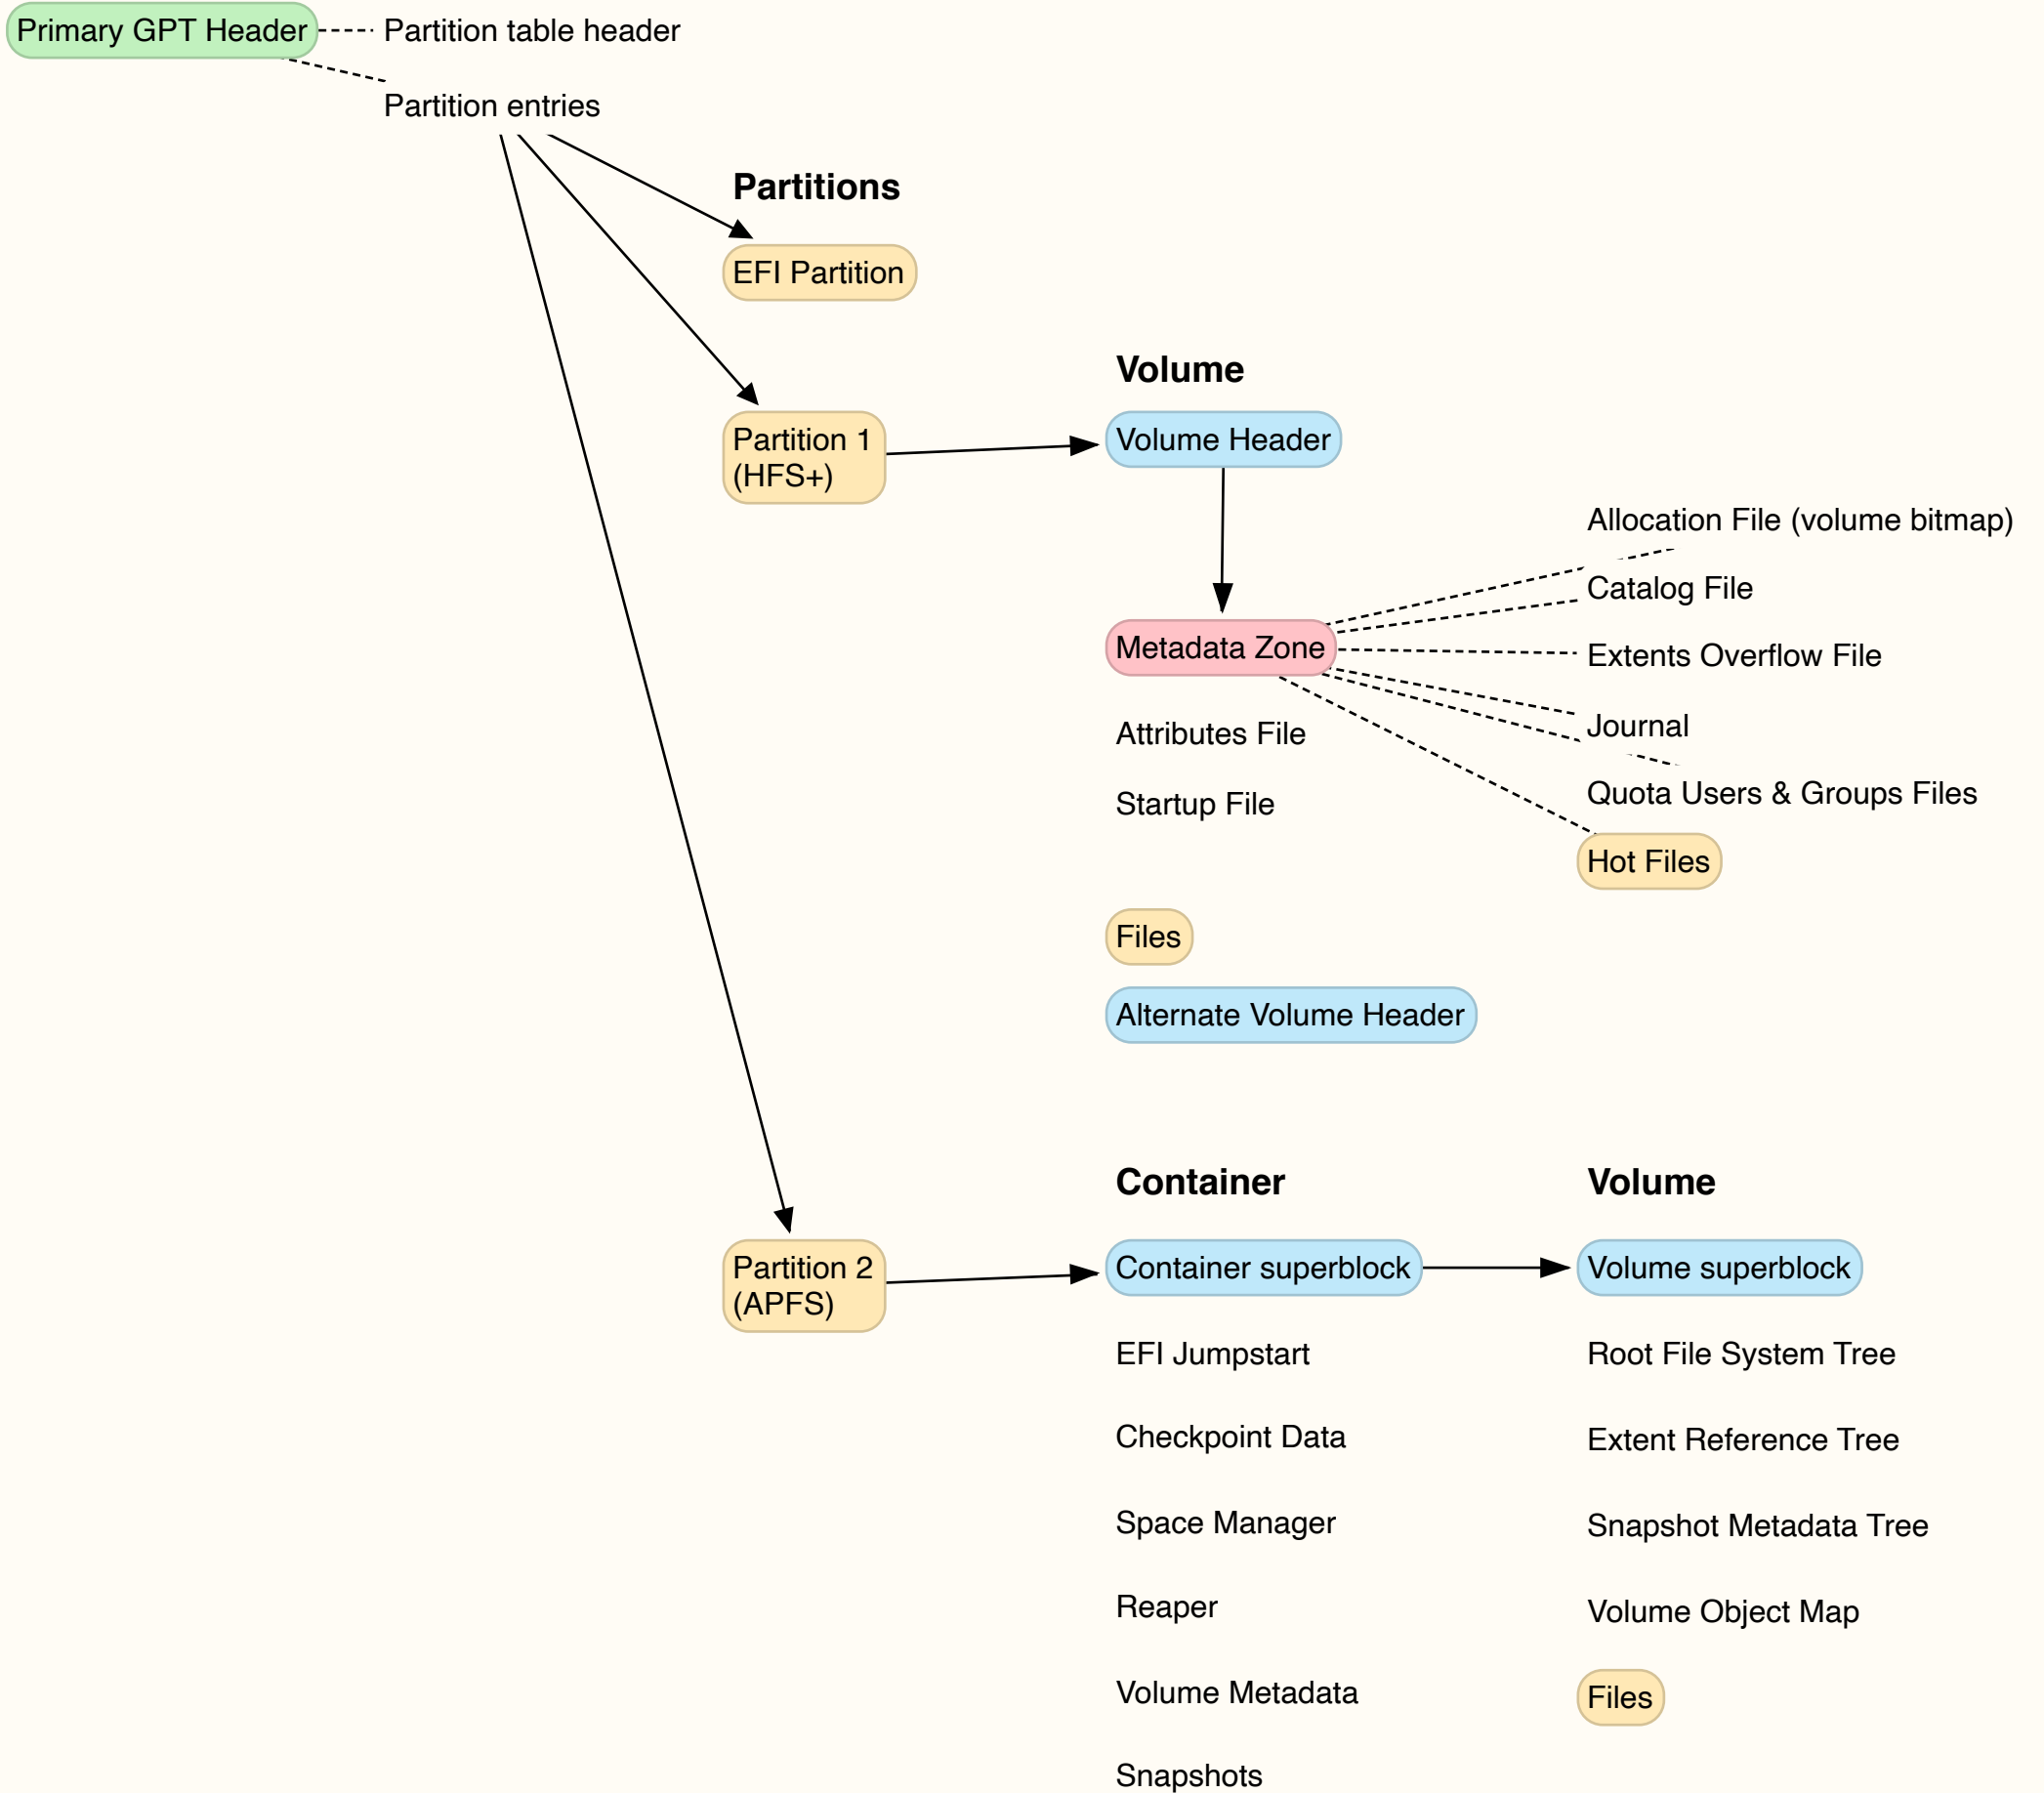

macOS GPT Disk Structure

start

Secondary GPT Header

end